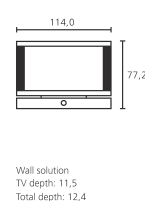

Technical specifications, delivery conditions, and other information are subject to change without notice.

1. Not active with Dolby Digital upgrade kit. Dolby is a registered trademark of the Dolby Laboratories Licensing Corporation.
2. Works only with the channels broadcasting NexTVView data.
3. DVB-S only with integrated DVB-S 2 (Single-Tuner).
4. Function depends on signal format emitted by station.
5. Only in conjunction with matching adapters to be ordered separately. Screen Wall Mount: Designed by Vogel's.

Article number	EAN	Colour options
67443B80	4011880095846	Aluminium Silver
67443K80	4011880095853	High Gloss Cream
67443N80	4011880104517	Aluminium Black
67443S80	4011880095877	Aluminium Titanium
67443V80	4011880095839	Aluminium Bronze