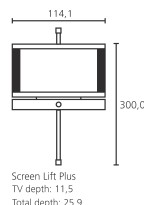

Technical specifications, delivery conditions, and other information are subject to change without notice.

1. Not active with Dolby Digital upgrade kit. Dolby is a registered trademark of the Dolby Laboratories Licensing Corporation.
2. Works only with the channels broadcasting NexTVView data.
3. DVB-S only with integrated DVB-S 2 (Single-Tuner).
4. Function depends on signal format emitted by station.
5. Only in conjunction with matching adapters to be ordered separately. Screen Wall Mount: Designed by Vogel's.

Article number	EAN	Colour options
67443B80	4011880095846	Aluminium Silver
67443K80	4011880095853	High Gloss Cream
67443N80	4011880104517	Aluminium Black
67443S80	4011880095877	Aluminium Titanium
67443V80	4011880095839	Aluminium Bronze