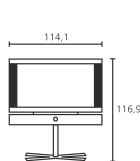

Technical specifications, delivery conditions, and other information are subject to change without notice.

1. Not active with Dolby Digital upgrade kit. Dolby is a registered trademark of the Dolby Laboratories Licensing Corporation.
2. Works only with the channels broadcasting NexTVView data.
3. DVB-S only with integrated DVB-S 2 (Single-Tuner).
4. Function depends on signal format emitted by station.
5. Only in conjunction with matching adapters to be ordered separately. Screen Wall Mount: Designed by Vogel's.

Article number	EAN	Colour options
67443B80	4011880095846	Aluminium Silver
67443K80	4011880095853	High Gloss Cream
67443N80	4011880104517	Aluminium Black
67443S80	4011880095877	Aluminium Titanium
67443V80	4011880095839	Aluminium Bronze