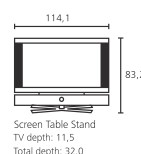

Technical specifications, delivery conditions, and other information are subject to change without notice.

1. Not active with Dolby Digital upgrade kit. Dolby is a registered trademark of the Dolby Laboratories Licensing Corporation.
2. Works only with the channels broadcasting NexTVView data.
3. DVB-S only with integrated DVB-S 2 (Single-Tuner).
4. Function depends on signal format emitted by station.
5. Only in conjunction with matching adapters to be ordered separately. Screen Wall Mount: Designed by Vogel's.

Article number	EAN	Colour options
67443B80	4011880095846	Aluminium Silver
67443K80	4011880095853	High Gloss Cream
67443N80	4011880104517	Aluminium Black
67443S80	4011880095877	Aluminium Titanium
67443V80	4011880095839	Aluminium Bronze