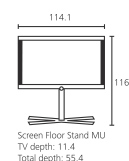

Technical specifications, delivery conditions, and other information are subject to change without notice.

1. [1] Dolby is a registered trademark of the Dolby Laboratories Licensing Corporation.
   [2] Works only with the channels broadcasting NexTVView data.
   [3] Works only with the channels broadcasting NexTVView data.
   [4] Function depends on signal format emitted by station.
   [5] Only in conjunction with matching adapters to be ordered separately. Screen Wall Mount: Designed by Vogel's.

Article number EAN

67439B48 4011880101233

Colour options

■ Aluminium Silver

67439L48 4011880101240

■ Aluminium Black