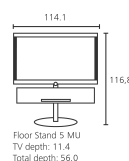

Technical specifications, delivery conditions, and other information are subject to change without notice.

1. [1] Dolby is a registered trademark of the Dolby Laboratories Licensing Corporation.
   [2] Works only with the channels broadcasting NexTVView data.
   [3] Works only with the channels broadcasting NexTVView data.
   [4] Function depends on signal format emitted by station.
   [5] Only in conjunction with matching adapters to be ordered separately. Screen Wall Mount: Designed by Vogel's.

Article number EAN

67439B48 4011880101233

Colour options

■ Aluminium Silver

67439L48 4011880101240

■ Aluminium Black