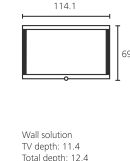

Technical specifications, delivery conditions, and other information are subject to change without notice.

1. [1] Dolby is a registered trademark of the Dolby Laboratories Licensing Corporation.
   [2] Works only with the channels broadcasting NexTVView data.
   [3] Works only with the channels broadcasting NexTVView data.
   [4] Function depends on signal format emitted by station.
   [5] Only in conjunction with matching adapters to be ordered separately. Screen Wall Mount: Designed by Vogel's.

Article number EAN

67439B48 4011880101233

Colour options

■ Aluminium Silver

67439L48 4011880101240

■ Aluminium Black