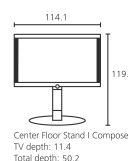

Technical specifications, delivery conditions, and other information are subject to change without notice.

1. [1] Dolby is a registered trademark of the Dolby Laboratories Licensing Corporation.
   [2] Works only with the channels broadcasting NexTVView data.
   [3] Works only with the channels broadcasting NexTVView data.
   [4] Function depends on signal format emitted by station.
   [5] Only in conjunction with matching adapters to be ordered separately. Screen Wall Mount: Designed by Vogel's.

Article number EAN

67439B48 4011880101233

Colour options

■ Aluminium Silver

67439L48 4011880101240

■ Aluminium Black