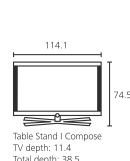

Technical specifications, delivery conditions, and other information are subject to change without notice.

1. [1] Dolby is a registered trademark of the Dolby Laboratories Licensing Corporation.
   [2] Works only with the channels broadcasting NexTVView data.
   [3] Works only with the channels broadcasting NexTVView data.
   [4] Function depends on signal format emitted by station.
   [5] Only in conjunction with matching adapters to be ordered separately. Screen Wall Mount: Designed by Vogel's.

Article number EAN

67439B48 4011880101233

Colour options

■ Aluminium Silver

67439L48 4011880101240

■ Aluminium Black