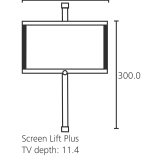

Technical specifications, delivery conditions, and other information are subject to change without notice.

1. [1] Dolby is a registered trademark of the Dolby Laboratories Licensing Corporation.
   [2] Works only with the channels broadcasting NexTVView data.
   [3] Works only with the channels broadcasting NexTVView data.
   [4] Function depends on signal format emitted by station.
   [5] Only in conjunction with matching adapters to be ordered separately. Screen Wall Mount: Designed by Vogel's.

Article number EAN

67439B48 4011880101233

Colour options

■ Aluminium Silver

67439L48 4011880101240

■ Aluminium Black