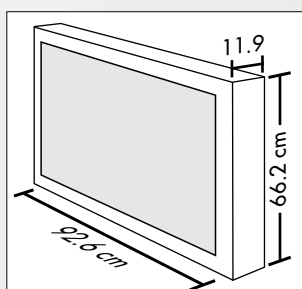

Convenient service

- Benefit from the competent advice and service advantages of authorised dealers

Metz TALIO 37 FHDTV 100

- Diagonal screen size:
- 37" (94 cm)
- Dimensions (with table base)/weight:
- W 92.6 x H 69.8 x D 26.0 cm/20.2 kg
- Colours:
- Metallic silver
 - Metallic blue-black