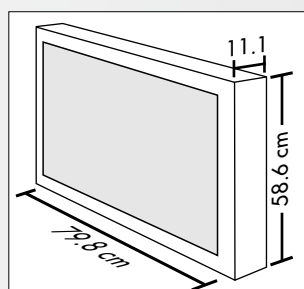

Metz TALIO 32 HDTV 100

1. Diagonal screen size:
2. 32" (80 cm)
3. Dimensions (with table base)/weight:
4. W 79.8 x H 64.1 x D 21.3 cm / 15.6 kg
5. Colours:
6. Metallic silver
   - Metallic blue-black

Included in delivery:

1. Table base, open
2. Colours:
3. Metallic silver
   - Black
4. Dimensions/weight:
5. W 47.0 x H 18.0 x D 21.3cm / 2.6 kg