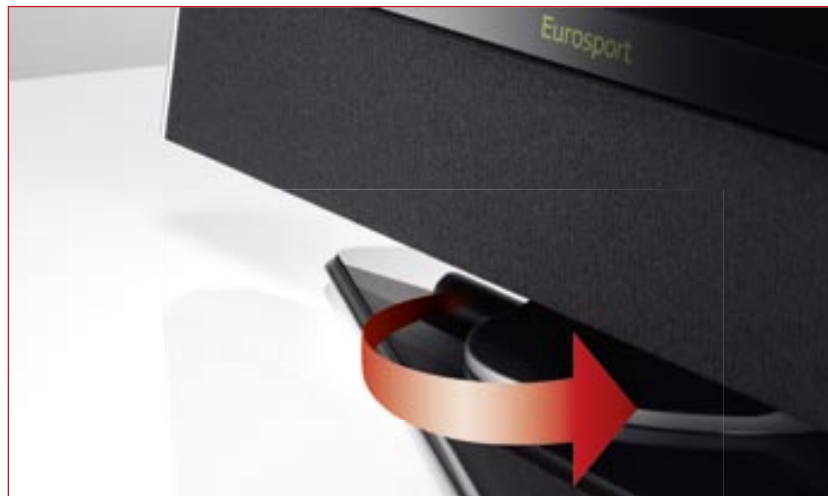

Excellent quality

- Metz TV sets are characterised by maximum quality standards
- Quality: „Made in Germany“

Prepared for the future

- Digital module concept, suitable for individual expansions
  integrated:
  - HDTV reception (DVB-C, convertible for DVB-S2), JPEG photograph display (USB)
  - Hard-disk recorder (PVR) with 250 GB recording capacity for approx. 250 hours in conventional SDTV quality or approx. 50 hours in HDTV quality, simultaneous recording function
- Digital and analogue television via cable and aerial (2 x DVB-C/DVB-T)
- Double CI slot for 2 CA modules (for pay TV)
  retrofitable:
  - Digital satellite reception (DVB-S2, twin DVB-S2)

- HD ready for high-resolution television
- Connectivity: Blu-ray, DVD player, receiver, recorder, VCR, digital camera, camcorder, PC, HiFi, surround sound system, or games console
- Sockets include: 3 x HDMI with HDCP, DVI-I, 3 x Euro AV, component input (Y/U/V, L/R), centre speaker mode (cinch audio input), audio output: line/variable, digital sound input/output (optical); headphone socket

Convenient service

- Benefit from the competent advice and service advantages of authorised dealers

Rotating, tilting table base (+/- 45°) / (+/- 5°)