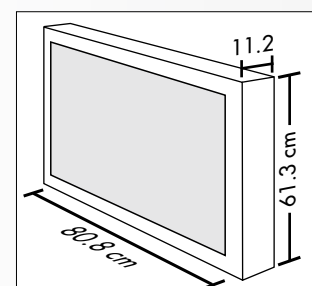

High-quality design in a popular format

The Metz Sirius 32 HDTV 100 R is somewhat smaller than the Sirius 42 FHDTV 100 R – but features the same top quality. It also offers both analogue and digital reception via cable and antenna, an integrated receiver for the reception of high definition tele-

vision (HDTV) as well as an incredible number of connection options. It also stands out thanks to mecavisionHD+ and 100 Hertz DMC technology for superior picture quality with the highest level of perfection – and is also equipped with the innovative Metz hard disk recorder. That means an impressive 250 giga-

bytes of storage capacity for recording up to 250 hours of standard television or up to 50 hours of high definition television (HDTV). It is also possible to record one channel while another one can simultaneously even be viewed using the time-shift function.

SRS WOW® is a trademark of SRS Labs, Inc
The HD ready logo is a trademark of EICTA