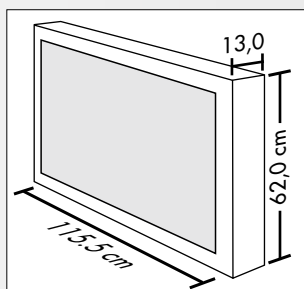

Metz PRIMUS 42 FHDTV 100 R

Diagonal screen size:

1. 106 cm (42")
2. Dimensions (with table base)/weight:
3. W 115.5 x H 78.3 x D 27.0 cm / approx. 46.2 kg
4. Colour:
5. Black

Included in delivery:

Table base Audio module

Colour:

1. Black
2. Dimensions/weight:
3. W 115.5 x H 26.5 x D 27.0 cm / approx. 16.5 kg
4. Rotation angle: +/- 20°