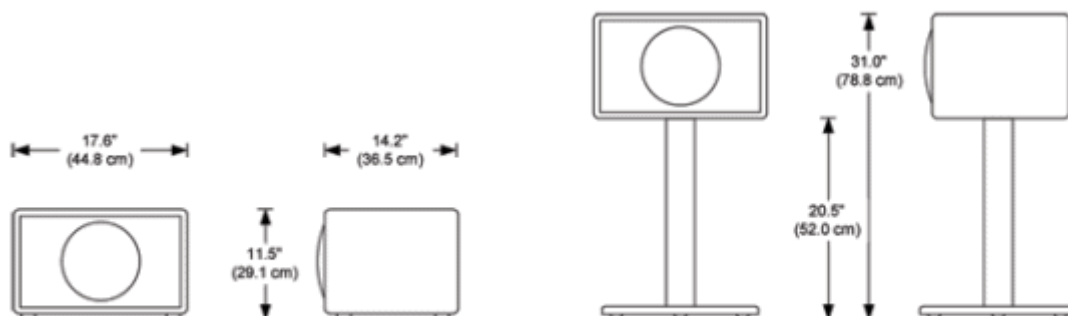

Audio

- iPod Universal Dock
  - Supported models: iPod video, iPod nano, iPod with color display, iPod photo, 4G iPod, iPod mini and 3G iPod.
  - CD-Player: slot loading CD player
- Supported disk formats: CD-Audio, CD-ROM and CD-RW (MP3 files) Supported disk sizes: 4 3/4 inches (12 cm) FM Radio: digital tuner with 6 presets

External audio inputs

- MP3-player in: 1/8 inch (3.5 mm) plug for iPod Shuffle and other MP3-players
- Line in: RCA plug for external input sources like PC, DVD, game console and TV

Electrical requirements

- Line voltage: 110V - 220V AC, 60Hz - 50Hz
- Power consumption: maximum 75W

Note: North American voltage-rated products are not tested or certified for use in Europe. Geneva Lab Corporation cannot be held liable for warranty or support of North American-approved products used outside of Canada or the United States. Products purchased in North America will not be supported for customer service, warranty, or repairs by European dealers.

Size and weight

- Width x height x depth: 17.6" x 11.5" x 14.2" (44.8 cm x 29.1 cm x 36.5 cm)
  - Weight: 38 pounds (17.2 kg)

Included accessories

- Remote control
- iPod Dock Adapters: set of 7 pieces (for different iPod models)
- Adapter cable for MP3-player: 1/8 inch (3.5 mm) plugs on both ends
  - Line in cable: RCA jacks, 9 feet long (3 meters)
  - AC power cable
  - External FM wire antenna

Optional accessories

- Floor Pedestal in aluminum finish. Weight: 29 pounds (13 kg)