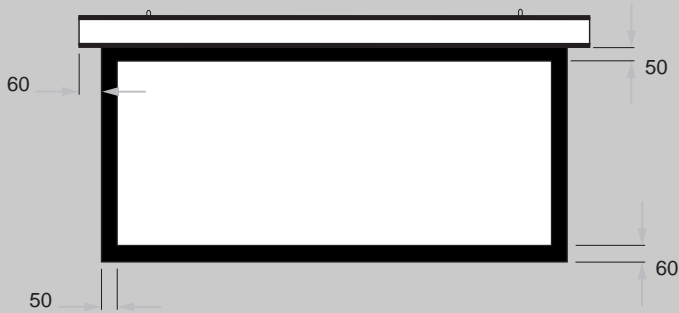

Educational & Training Facilities

CinemaPro Manual

Roller Screen

CASE LENGTH IS PICTURE AREA WIDTH PLUS 220mm

PRODUCT FEATURES

Premium Quality Pull Down Screen.

Pull Down Rod included.

Universal Bracketing System (UBS)

Item No.	Picture (inch)	Picture (mm)	Format
4407219	72"	1100 x 1465	Video/4:3
4408419	84"	1280 x 1705	Video/4:3
4410019	100"	1525 x 2035	Video/4:3
4411519	115"	1755 x 2340	Video/4:3
4407229	72"	895 x 1595	HDTV/16:9
4408429	84"	1045 x 1860	HDTV/16:9
4409229	92"	1195 x 2125	HDTV/16:9
4409629	96"	1245 x 2215	HDTV/16:9
4410029	100"	1245 x 2215	HDTV/16:9
4410629	106"	1316 x 2340	HDTV/16:9