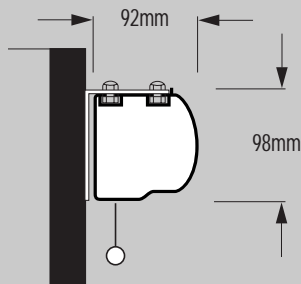

Educational & Training Facilities

CinemaPro Manual

Roller Screen

CASE LENGTH IS PICTURE AREA WIDTH PLUS 220mm

PRODUCT FEATURES

Premium Quality Pull Down Screen.

Pull Down Rod included.

Universal Bracketing System (UBS)

300mm top black leader – additional per request

Powder coat textured white, Silver Pearl same cost option

Dulux powder coat range of colours upon request

Custom sizes and format ratios available

Quality Assurance AS/NZS ISO 9001:2000

Item No.	Picture (inch)	Picture (mm)	Format
4407219	72"	1100 x 1465	Video/4:3
4408419	84"	1280 x 1705	Video/4:3
4410019	100"	1525 x 2035	Video/4:3
4411519	115"	1755 x 2340	Video/4:3
4407229	72"	895 x 1595	HDTV/16:9
4408429	84"	1045 x 1860	HDTV/16:9
4409229	92"	1195 x 2125	HDTV/16:9
4409629	96"	1245 x 2215	HDTV/16:9
4410029	100"	1245 x 2215	HDTV/16:9
4410629	106"	1316 x 2340	HDTV/16:9